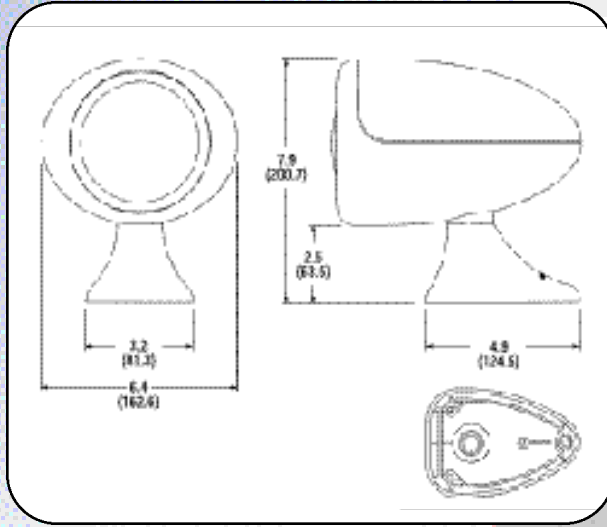

FEATURES

- Constructed of non-corrosive material
- 360° horizontal movement, 75° vertical sweep
- 100,000 candlepower light output
- Sealed beam halogen lamp
- Low amp draw
- Remote control
- Easy to install
- 15ft (4.6m) cable included with light

155 SL Remote Controlled Searchlight

New styling to compliment today's boats, this beautifully shaped 5" (130mm) light is offered with two controller options, a state-of-the-art digital multi-function microprocessor control and the ever popular mechanical control. Truly a value leader in searchlights.

Mechanical Control With Searchlight
Model 61050-0012

Electronic Control With Searchlight
Model 61050-1224

Jabco

Optional Accessories

Searchlight Model 5" (130mm)	61050-0012	61050-1224
Dual Station Kit	43670-0004	64044-0000
Extension Cables 10 ft. (3m)	43990-0013	64042-1011